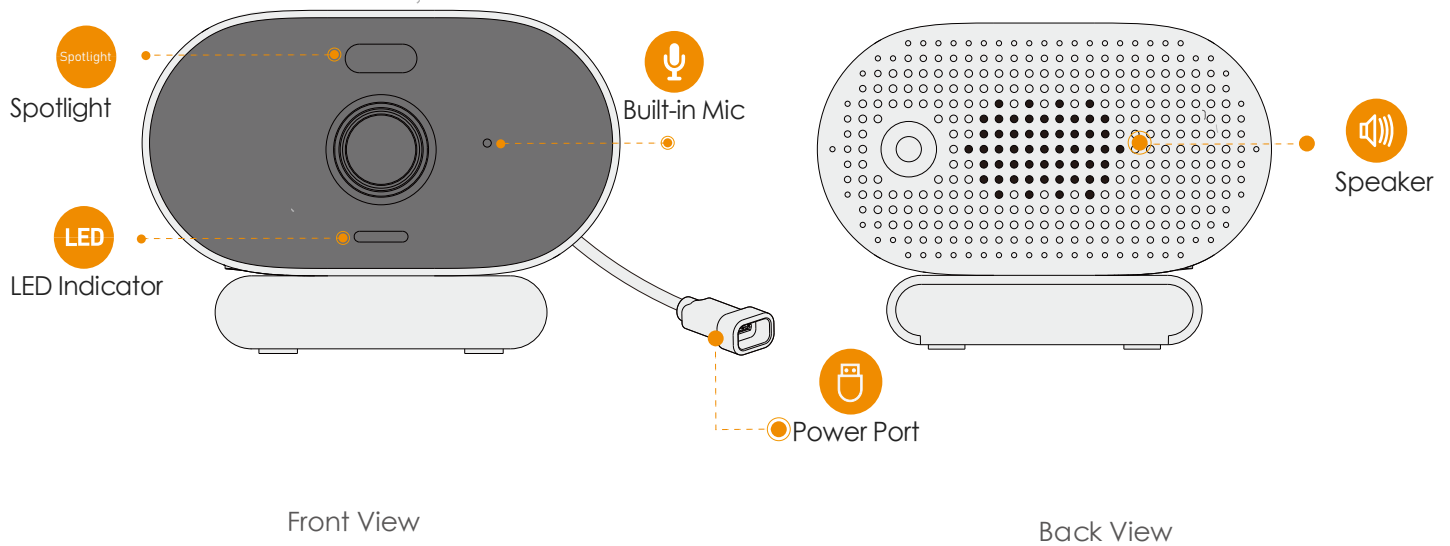

Specifications

Camera

1/2.8" 2Megapixel Progressive CMOS
2MP(1920 x 1080)
Night Vision: 20m(66ft) IR Distance
2.8mm Fixed Lens
Field of View : 97° (H), 52° (V), 114° (D)

Video & Audio

Video Compression : H.265/H.264
Up to 25/30fps Frame Rate
8x Digital Zoom
Two-way Audio

Notice Management

Motion Detection
Human Detection
Configurable Region
Abnormal Sound Alarm

Network

Wi-Fi:IEEE802.11b/g/n,50m Open Field
Imou App: iOS, Android
onvif

Auxiliary Interface

Micro SD Card Slot (up to 256GB)
Built-in Mic & Speaker
Reset Button

General

DC 5V1A Power Supply
Power Consumption:< 3.5W
Working Environment:-20° C~+45° C, Less Than 95%RH
Device Dimensions: 72 x 51 x 52mm (2.83 x 2.00 x 2.04 inch)
Device Weight: 120g
CE, FCC

What's in the box

- 1x Camera
- 1x Quick Start Guide
- 1x Power Adapter
- 1x Power Cable
- 1x Screw Package
- 1x Mounting Plate
- 1x Installation Position Map