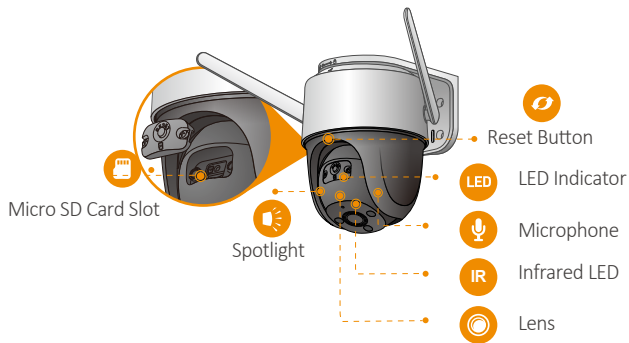

Full  Color

Cruiser 4MP

Model: IPC-S42FP/IPC-S42FN

4MP H.265 Cruiser Wi-Fi Camera

Cruiser 4MP delivers 4MP live monitoring with a choice of 3.6mm/6mm lens option, With 4MP QHD live monitoring and 0~355° pan & 0~90° tilt features, Cruiser ensures every corner of your home completely covered. It supports four night vision modes for clear-as day clarity even in pitch dark. With IP66 certified, the camera can be used outdoors under different weather conditions. With built-in spotlight and 110dB security siren, Cruiser actively keeps unwelcome visitors away from what you care about.

Scare away unwelcome visitors with built-in spotlight and 110dB security siren

IP66

Weatherproof from dust and water

Two-way Talk

Real-time communicate with people at the camera

Diversified Storage

Supports NVR, Cloud Storage or Micro SD card (up to 256GB)

Alarm Notification

Sends instant motion-activated alerts to your mobile phone

Wi-Fi Connection

IEEE802.11b/g/n(2.4GHz)

Smart Tracking

Automatically tracks moving objects

Stay close with what you care

With Cloud service, you will have access to what you care as long as Internet is available. You can record daily or motion videos on Cloud and playback anytime anywhere.

Specifications

Camera

1/2.7" 4 Megapixel Progressive CMOS
 4MP(2560x 1440)
 Night Vision: 30m(98ft) Distance
 3.6mm/6mm Fixed Lens
 Field of View: 3.6mm: 88° (H), 44° (V), 105° (D)
 6mm: 54° (H), 29° (V), 63° (D)
 355° Pan & 0~90° Tilt