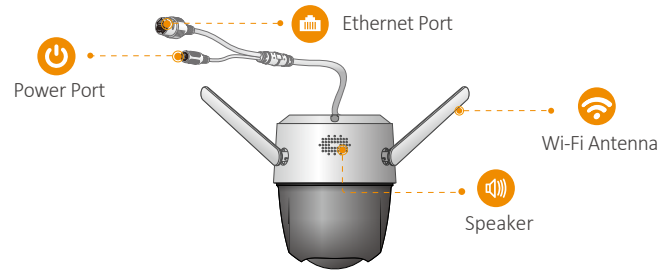

Scare away unwelcome visitors with built-in spotlight and 110dB security siren

IP66

Weatherproof from dust and water

Two-way Talk

Real-time communicate with people at the camera

Diversified Storage

Supports NVR, Cloud Storage or Micro SD card (up to 256GB)

Alarm Notification

Sends instant motion-activated alerts to your mobile phone

Wi-Fi Connection

IEEE802.11b/g/n(2.4GHz)

Smart Tracking

Automatically tracks moving objects

Stay close with what you care

With Cloud service, you will have access to what you care as long as Internet is available. You can record daily or motion videos on Cloud and playback anytime anywhere.