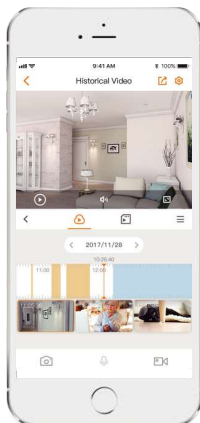

Full  Color

Cruiser 4MP

Model: IPC-S42FP/IPC-S42FN

4MP H.265 Cruiser Wi-Fi Camera

Cruiser 4MP delivers 4MP live monitoring with a choice of 3.6mm/6mm lens option, With 4MP QHD live monitoring and 0~355° pan & 0~90° tilt features, Cruiser ensures every corner of your home completely covered. It supports four night vision modes for clear-as day clarity even in pitch dark. With IP66 certified, the camera can be used outdoors under different weather conditions. With built-in spotlight and 110dB security siren, Cruiser actively keeps unwelcome visitors away from what you care about.

Alarm Notification

Sends instant motion-activated alerts to your mobile phone

Wi-Fi Connection

IEEE802.11b/g/n(2.4GHz)

Smart Tracking

Automatically tracks moving objects

Stay close with what you care

With Cloud service, you will have access to what you care as long as Internet is available. You can record daily or motion videos on Cloud and playback anytime anywhere.

Specifications

Camera

1/2.7" 4 Megapixel Progressive CMOS
 4MP(2560x 1440)
 Night Vision: 30m(98ft) Distance
 3.6mm/6mm Fixed Lens
 Field of View: 3.6mm: 88° (H), 44° (V), 105° (D)
 6mm: 54° (H), 29° (V), 63° (D)
 355° Pan & 0~90° Tilt