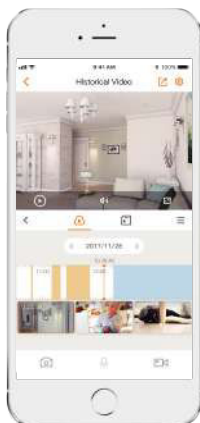

Stay close with what you care

With Cloud service, you will have access to what you care as long as Internet is available. You can record daily or motion videos on Cloud and playback anytime anywhere.