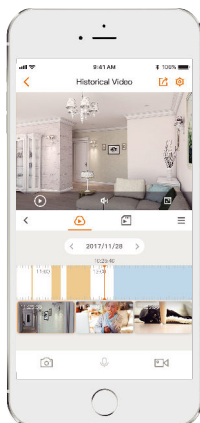

Stay close with what you care

With Cloud service, you will have access to what you care as long as Internet is available. You can record daily or motion videos on Cloud and playback anytime anywhere.