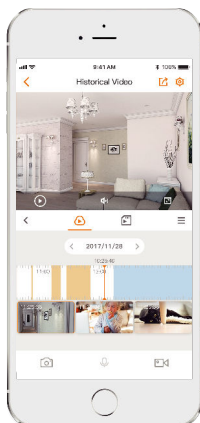

Bullet 2E

Model: IPC-F22FP/IPC-F22FN

1080P H.265 Bullet Wi-Fi Camera

Bullet 2E delivers 2MP live monitoring with a choice of 2.8mm/3.6mm/6mm lens option, it supports four night vision modes for clear-as day clarity even in pitch dark. Human Detection allows you to monitor what matters without receiving annoying false alerts. With IP67 certified, the camera can be used outdoors under different weather conditions.

- 
1080P Full HD Video
 See more than 720P
- 
Human Detection
 Quickly find human targets in you home
- 
Smart Color Night Vision
 Support four-mode night vision for clear-as day clarity even in pitch dark
- 
Built-in Spotlight
 keep unwelcome visitors away from your home.
- 
IP67
 Weatherproof from dust and water
- 
Built-in Microphone
 High quality microphone picks up sounds clearly while monitoring
- 
Diversified Storage
 Supports NVR, Cloud Storage or Micro SD card (up to 256GB)
- 
Alarm Notification
 Sends instant motion-activated alerts to your mobile phone
- 
Wi-Fi Connection
 IEEE802.11b/g/n(2.4GHz)

Camera

1/2.8" Megapixel Progressive CMOS
2MP(1920 x 1080)
Night Vision: 30m(98ft) Distance
2.8mm/3.6mm/6mm Fixed Lens
Field of View: 2.8mm: 102° (H), 54° (V), 120° (D)
3.6mm: 89° (H), 46° (V), 108° (D)
6mm: 53° (H), 30° (V), 60° (D)